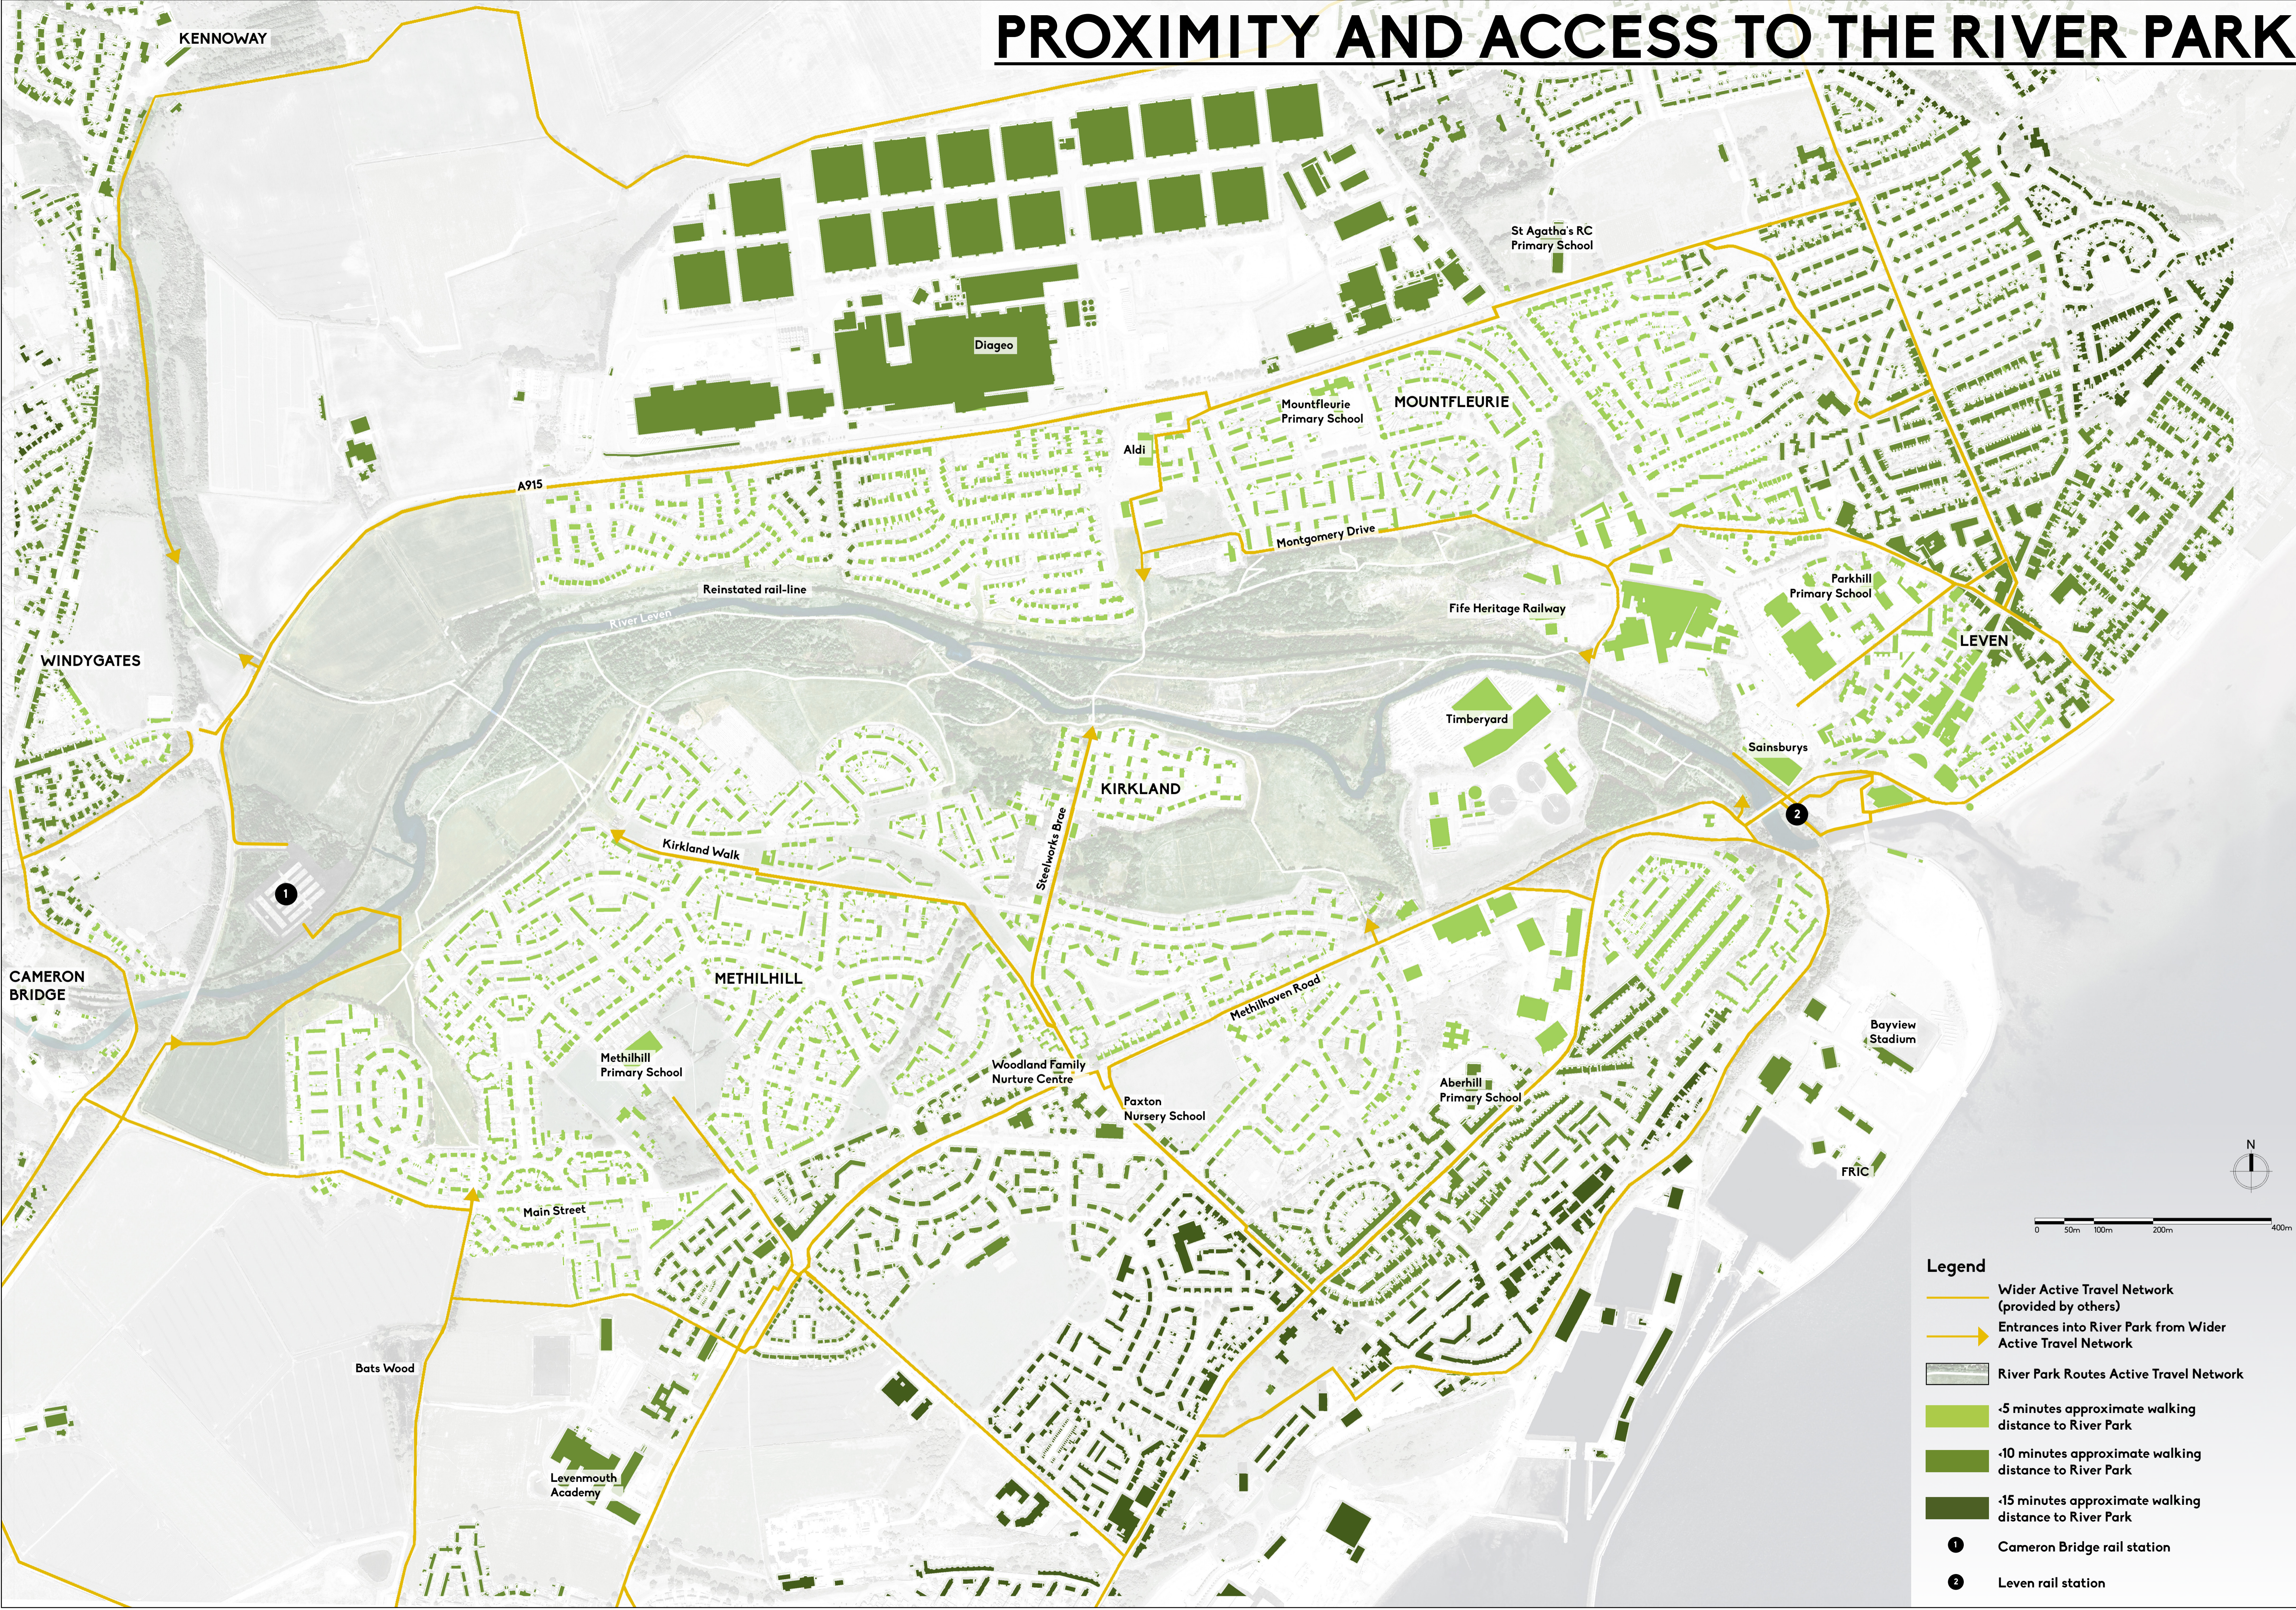

# PROXIMITY AND ACCESS TO THE RIVER PARK

- Legend**
- Wider Active Travel Network (provided by others)
  - Entrances into River Park from Wider Active Travel Network
  - River Park Routes Active Travel Network
  - 5 minutes approximate walking distance to River Park
  - 10 minutes approximate walking distance to River Park
  - 15 minutes approximate walking distance to River Park
  - 1 Cameron Bridge rail station
  - 2 Leven rail station